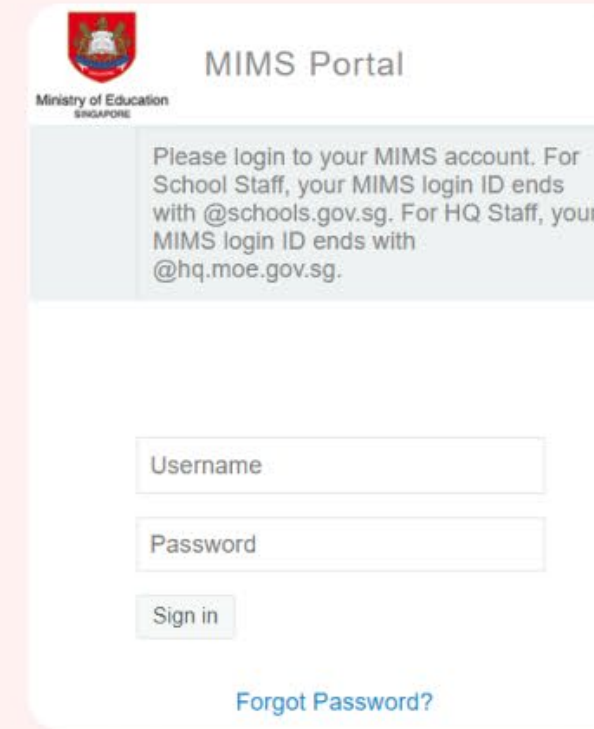

SINGAPORE

Student Learning Space

Simplified Login to SLS

COMING TO YOU ON 1 DECEMBER

RELEASE 18:
STUDENT
POSTER 1 OF 2

You can now log in to SLS with your MIMS/Student iCON username. For example, tan_weiling@students.edu.sg

SYSTEM UPGRADE NOTICE: SLS will be unavailable on Wednesday 30 November and Thursday 1 December 2022.

1 Login with MIMS

Use your MIMS/Student iCON username and MIMS password

OR

2 Login with SLS Password

Use your MIMS/Student iCON username and existing SLS password