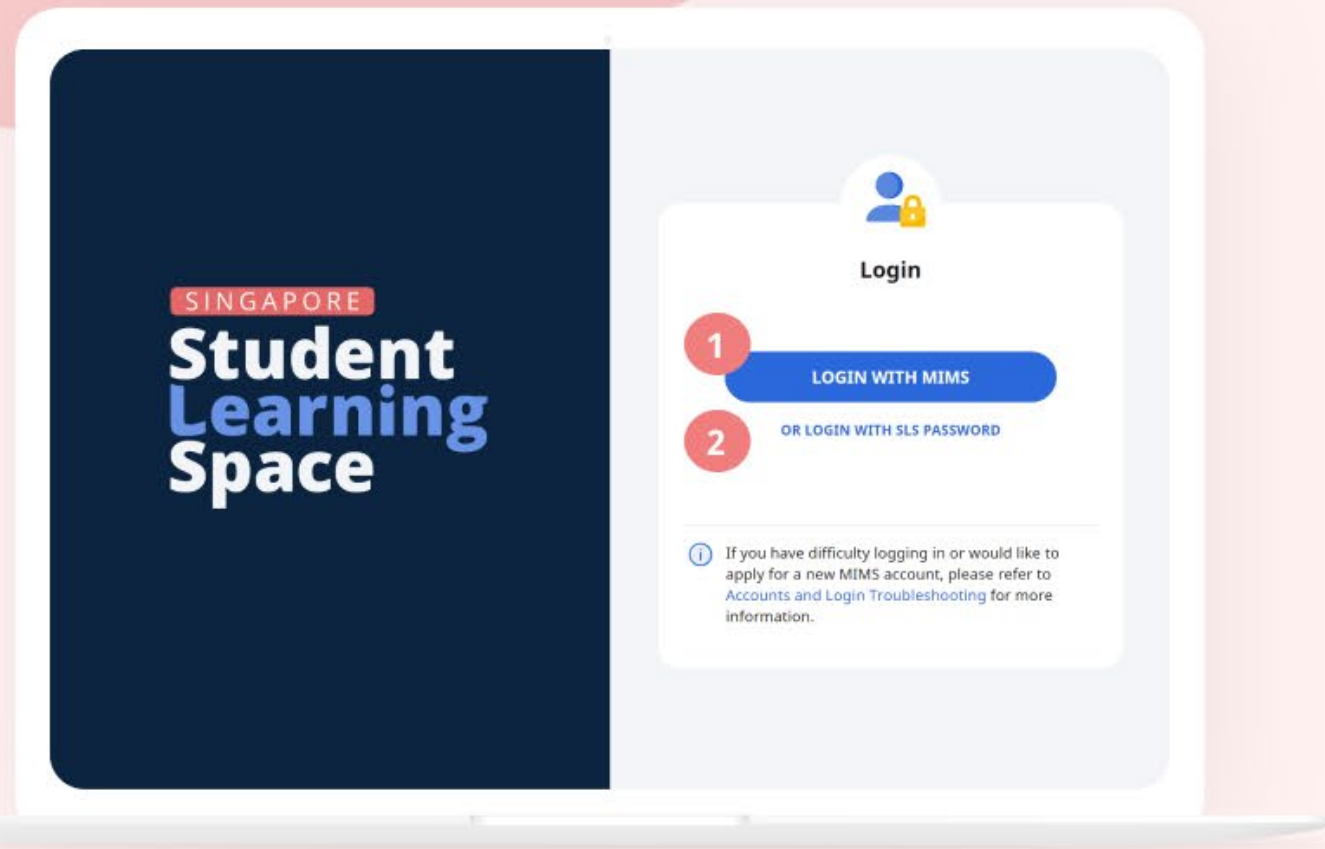

SINGAPORE

Student Learning Space

Simplified Login to SLS

COMING TO YOU ON 1 DECEMBER

RELEASE 18:
STUDENT
POSTER 1 OF 2

You can now log in to SLS with your MIMS/Student iCON username. For example, tan_weiling@students.edu.sg