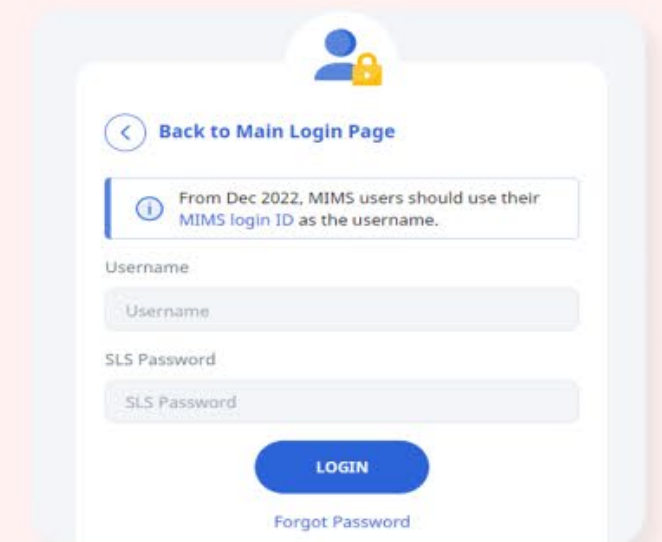

SINGAPORE

Student Learning Space

Simplified Login to SLS

COMING TO YOU ON 1 DECEMBER

RELEASE 18:
STUDENT
POSTER 1 OF 2

You can now log in to SLS with your MIMS/Student iCON username. For example, tan_weiling@students.edu.sg

SYSTEM UPGRADE NOTICE: SLS will be unavailable on Wednesday 30 November and Thursday 1 December 2022.

1 Login with MIMS

Use your MIMS/Student iCON username and MIMS password

OR

2 Login with SLS Password

Use your MIMS/Student iCON username and existing SLS password